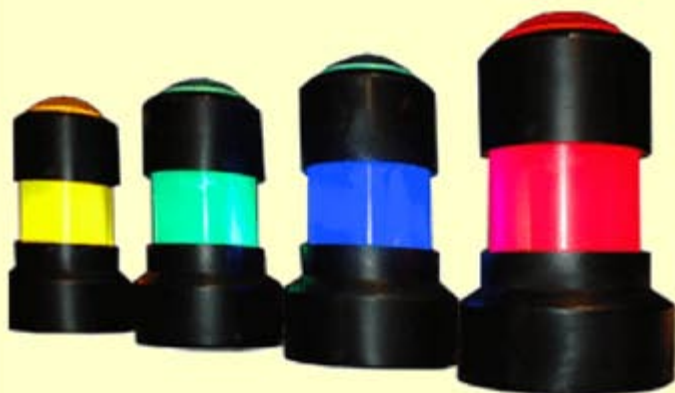

DigiGames

TM-100

USB BUZZER GAME SHOW LOCKOUT SYSTEMS

MAIN FEATURES:

- Entire system connects to only a single USB port.
- Sets up in 5 minutes.
- Blue, Red, Yellow, and Green jumbo illuminating push buttons.
- Made from industrial grade materials - durable under extreme abuse.
- Constructed in either black or white.
- Combine together as many as you want.
- Measuring 4" tall, your entire game show system is easy to carry in a duffle bag.
- Ask about upgrading to wireless.

TM-130

USB BUZZER GAME SHOW LOCKOUT SYSTEMS

MAIN FEATURES:

- Entire system connects to only a single USB port.
- Sets up in 5 minutes.
- Intense internal lighting identifies which player rang in first by flashing on and off rapidly.
- Blue, Red, Yellow, and Green internal lighting are among the colors your game show system can be ordered in.
- Blue, Red, Yellow, and Green jumbo illuminating push buttons.
- Made from industrial grade materials - durable under extreme abuse.
- Constructed in either black or white.
- Combine together as many as you want.
- Measuring 7" tall, your entire game show system is easy to carry in a duffle bag.
- Ask about upgrading to wireless.